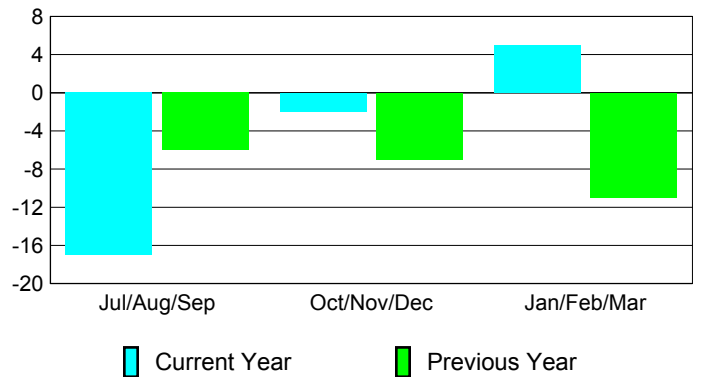

Comparison of Membership Gain/Loss

Current Year Compared to the Previous Year