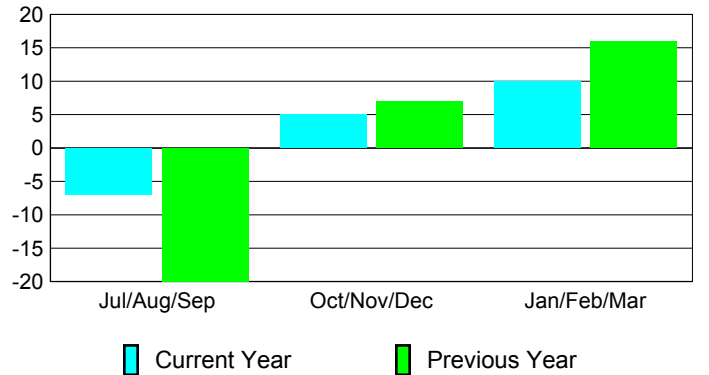

Comparison of Membership Gain/Loss

Current Year Compared to the Previous Year