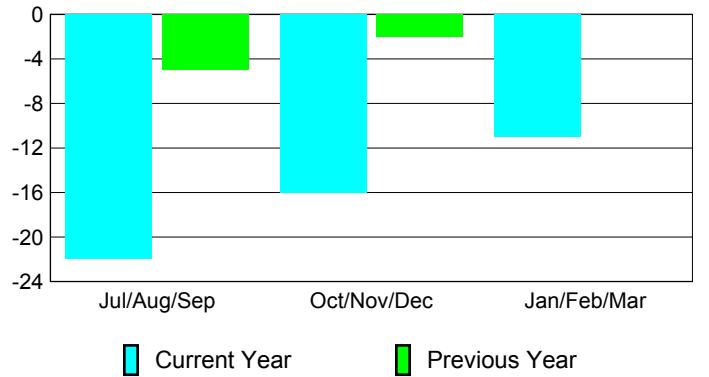

Comparison of Membership Gain/Loss

Current Year Compared to the Previous Year