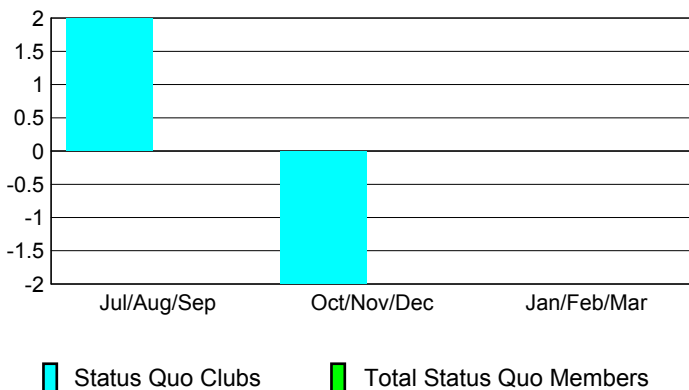

### YTD Status Quo Clubs 2008-2009

Status Quo Clubs Compared to Status Quo Members