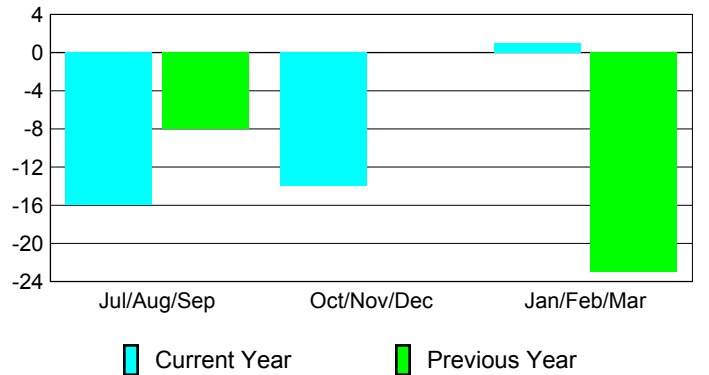

Comparison of Membership Gain/Loss

Current Year Compared to the Previous Year