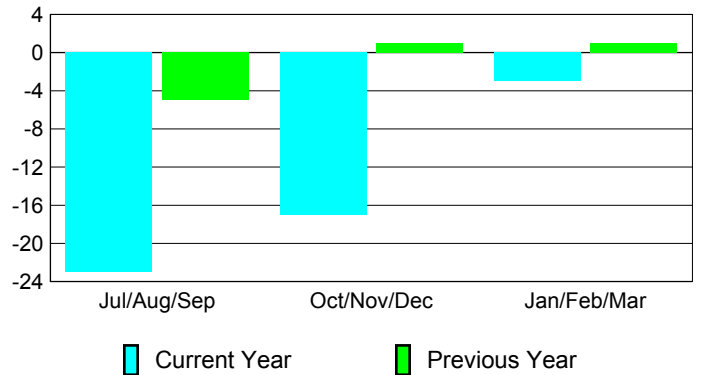

Comparison of Membership Gain/Loss

Current Year Compared to the Previous Year