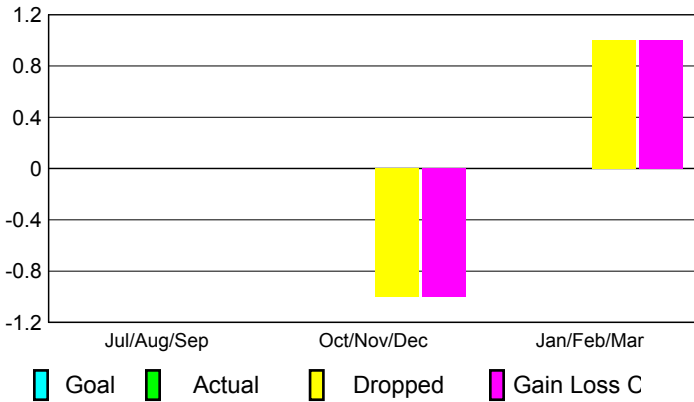

2008-2009 GMT Quarterly Report for District (or Undistricted) **District 101 P**

GMT: **JON BJARNI THORSTEINSSO**

Location: **SWEDEN**

GMT CA: **4**

CLUBS

Club Results 2008-2009

Clubs 2007-2008

Month	New Club Goal	Actual New Clubs	Actual Dropped Clubs	Gain/Loss of Clubs	Gain/Loss of Clubs
Jul/Aug/Sep	0	0	0	0	0
Oct/Nov/Dec	0	0	-1	-1	0
Jan/Feb/Mar	0	0	1	1	0
Totals	0	0	0	0	0

Club Results 2008-2009

Goal, New, Dropped, Gain/Loss