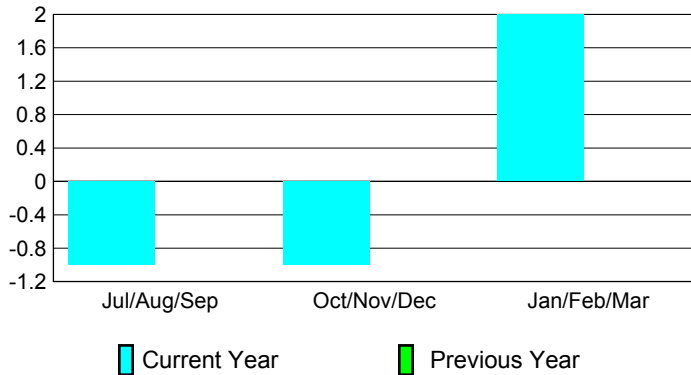

Comparison of Club Gain/Loss

Current Year Compared to the Previous Year