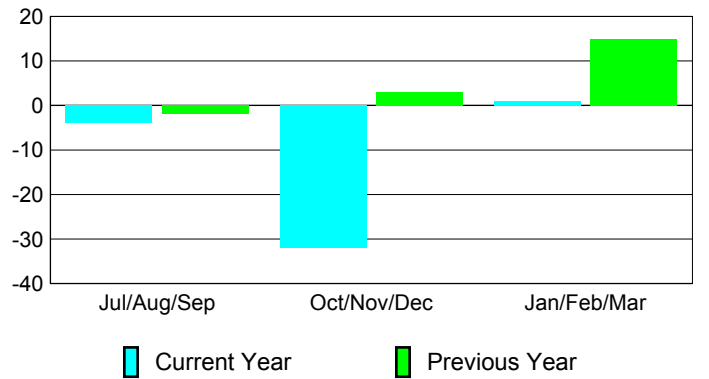

Comparison of Membership Gain/Loss

Current Year Compared to the Previous Year