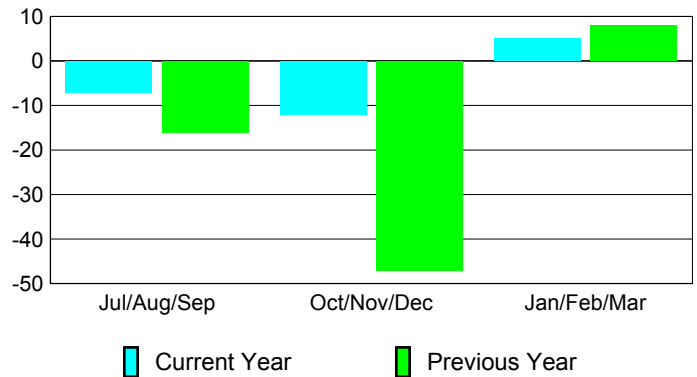

Comparison of Membership Gain/Loss

Current Year Compared to the Previous Year