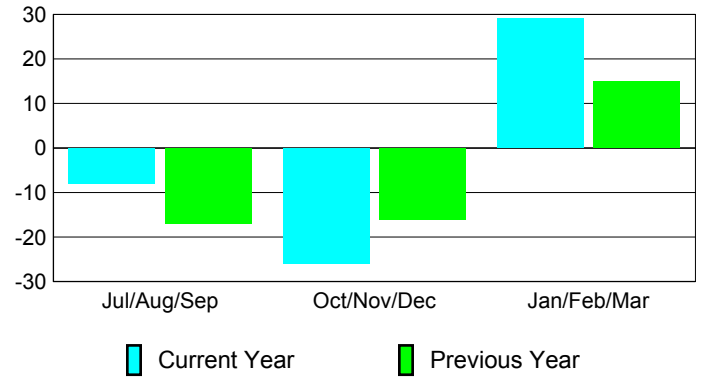

Comparison of Membership Gain/Loss

Current Year Compared to the Previous Year