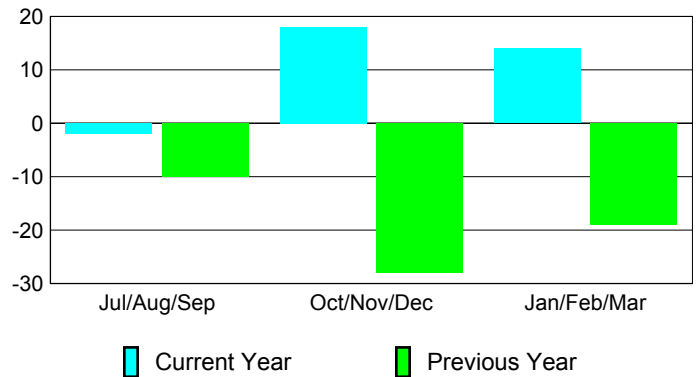

Comparison of Membership Gain/Loss

Current Year Compared to the Previous Year