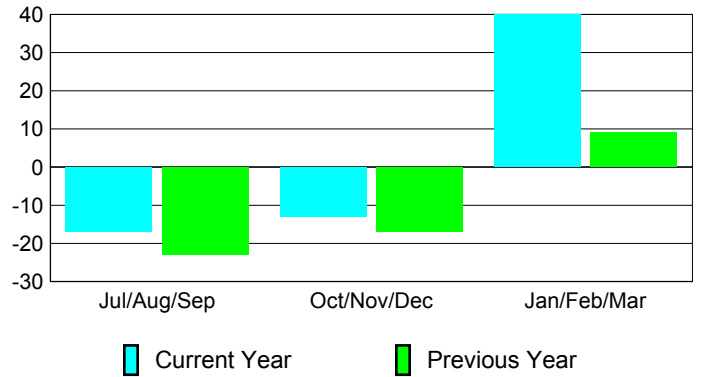

Comparison of Membership Gain/Loss

Current Year Compared to the Previous Year