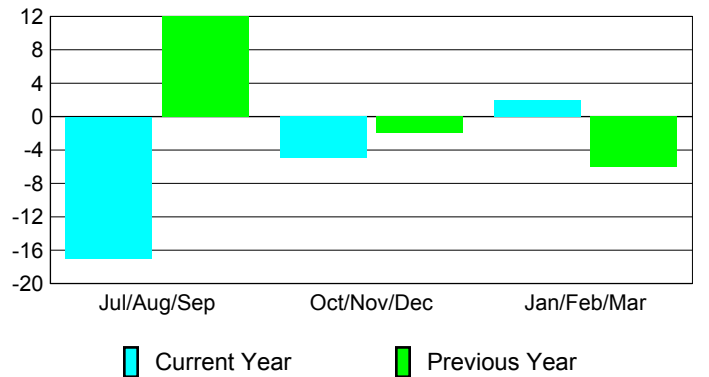

Comparison of Membership Gain/Loss

Current Year Compared to the Previous Year