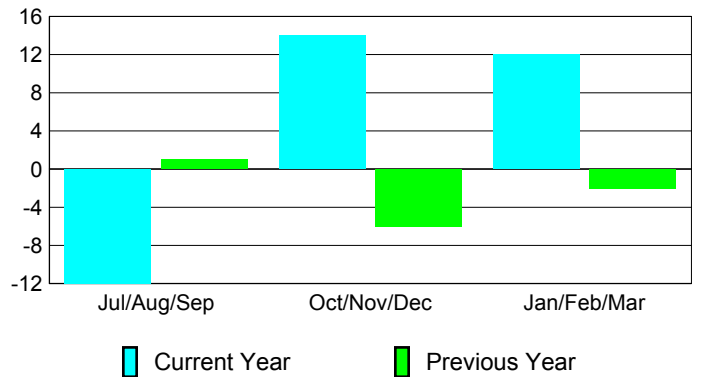

Comparison of Membership Gain/Loss

Current Year Compared to the Previous Year