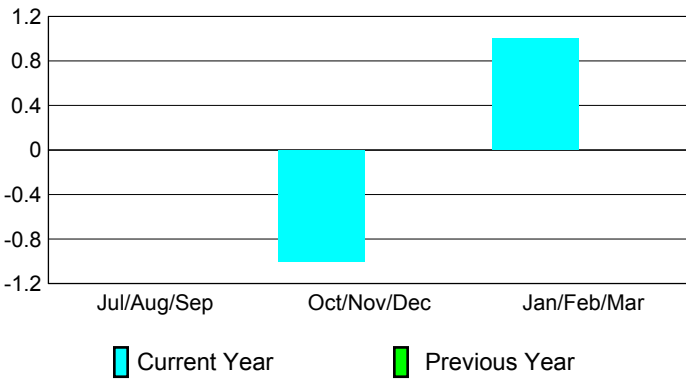

Comparison of Club Gain/Loss

Current Year Compared to the Previous Year