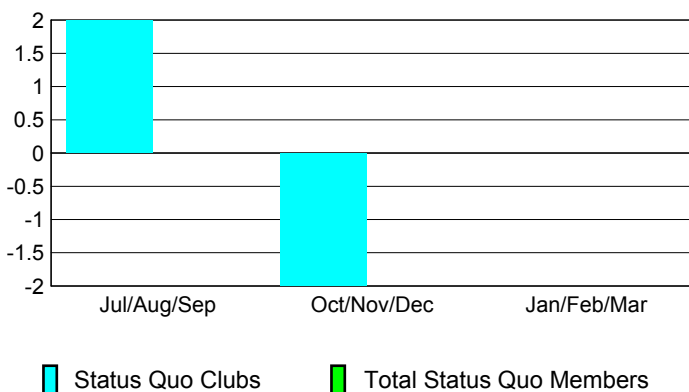

YTD Status Quo Clubs 2008-2009

Status Quo Clubs Compared to Status Quo Members