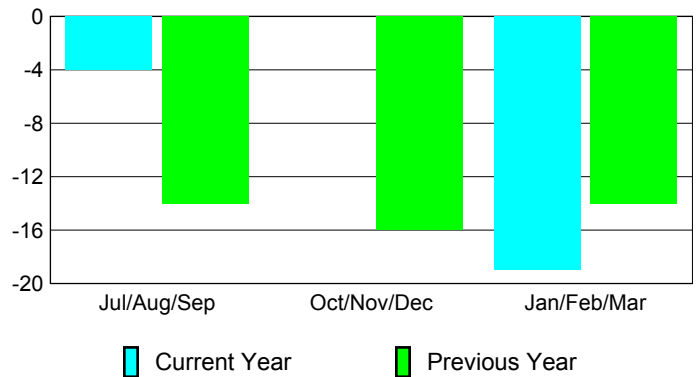

Comparison of Membership Gain/Loss

Current Year Compared to the Previous Year