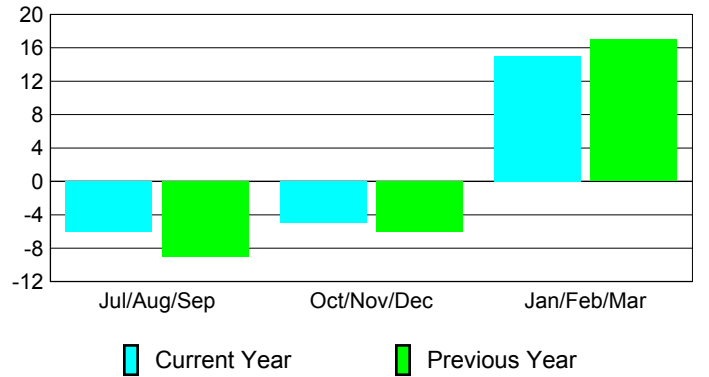

Comparison of Membership Gain/Loss

Current Year Compared to the Previous Year