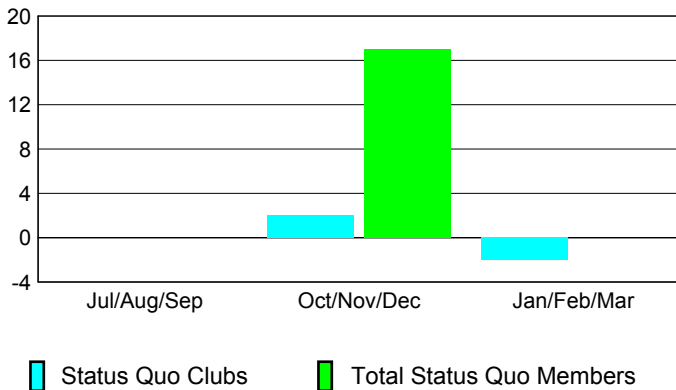

YTD Status Quo Clubs 2008-2009

Status Quo Clubs Compared to Status Quo Members