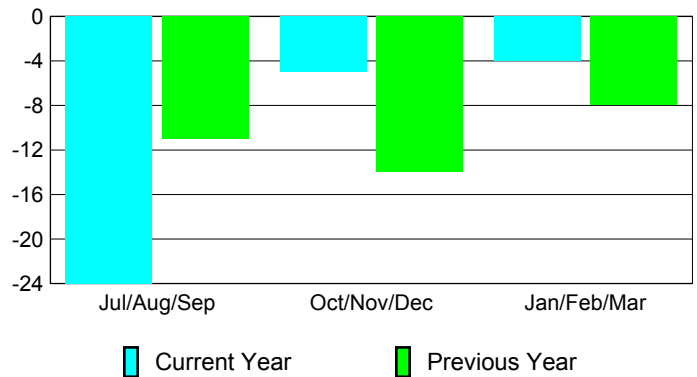

Comparison of Membership Gain/Loss

Current Year Compared to the Previous Year