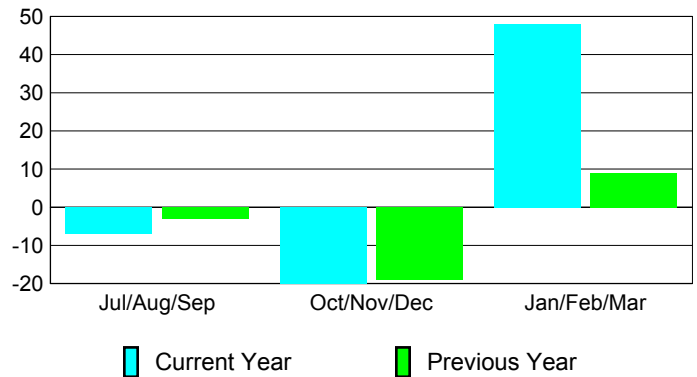

Comparison of Membership Gain/Loss

Current Year Compared to the Previous Year