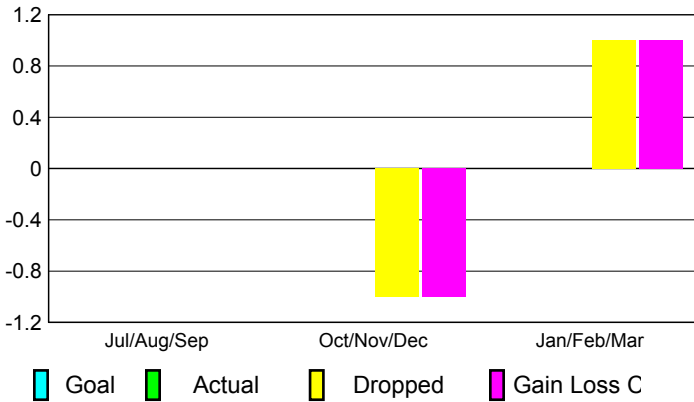

2008-2009 GMT Quarterly Report for District (or Undistricted) **District 101SM**

GMT: **JON BJARNI THORSTEINSSO**

Location: **SWEDEN**

GMT CA: **4**

CLUBS

Club Results 2008-2009

Clubs 2007-2008

Month	New Club Goal	Actual New Clubs	Actual Dropped Clubs	Gain/Loss of Clubs	Gain/Loss of Clubs
Jul/Aug/Sep	0	0	0	0	0
Oct/Nov/Dec	0	0	-1	-1	0
Jan/Feb/Mar	0	0	1	1	0
Totals	0	0	0	0	0

Club Results 2008-2009

Goal, New, Dropped, Gain/Loss