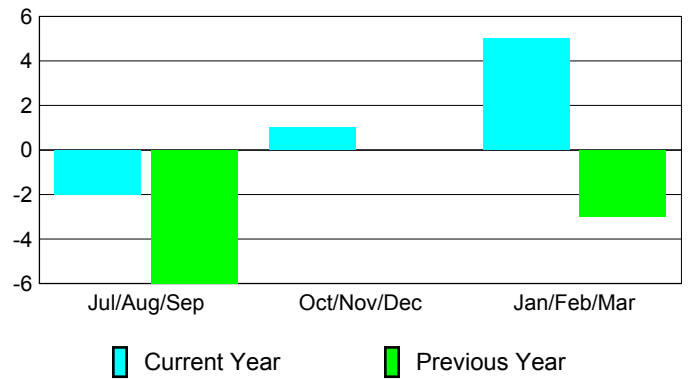

Comparison of Membership Gain/Loss

Current Year Compared to the Previous Year