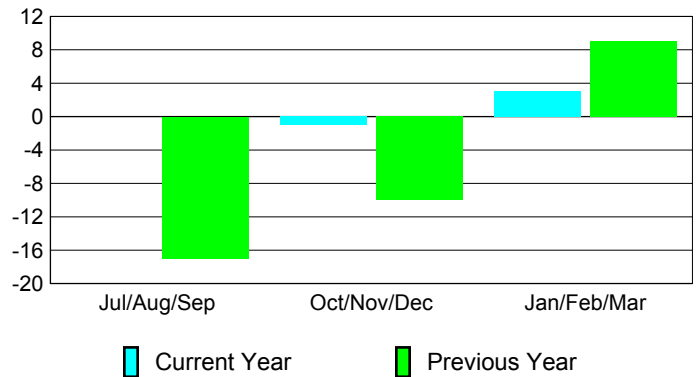

Comparison of Membership Gain/Loss

Current Year Compared to the Previous Year