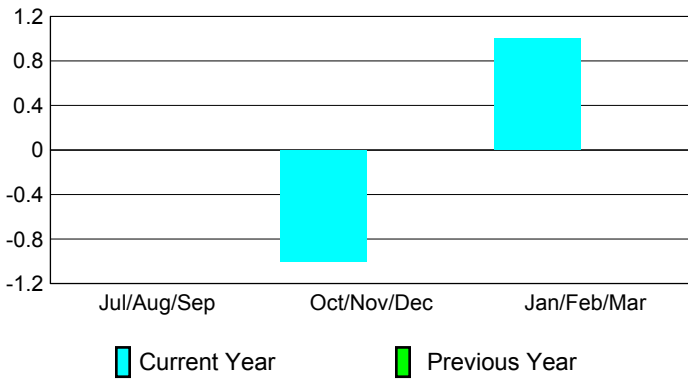

Comparison of Club Gain/Loss

Current Year Compared to the Previous Year