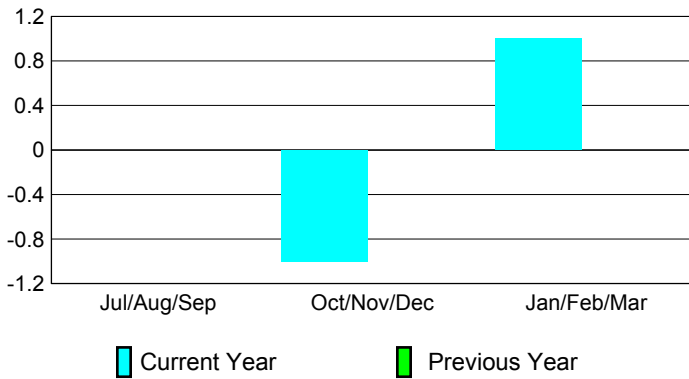

Comparison of Club Gain/Loss

Current Year Compared to the Previous Year