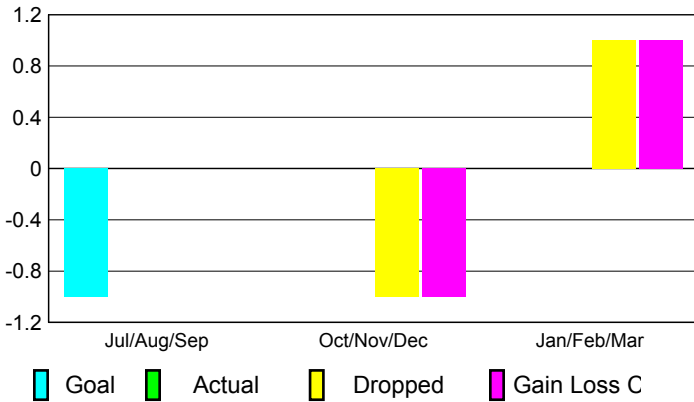

2008-2009 GMT Quarterly Report for District (or Undistricted) **District 101 S**

GMT: **JON BJARNI THORSTEINSSO**

Location: **SWEDEN**

GMT CA: **4**

CLUBS

Club Results 2008-2009

Clubs 2007-2008

Month	New Club Goal	Actual New Clubs	Actual Dropped Clubs	Gain/Loss of Clubs	Gain/Loss of Clubs
Jul/Aug/Sep	-1	0	0	0	0
Oct/Nov/Dec	0	0	-1	-1	0
Jan/Feb/Mar	0	0	1	1	0
Totals	-1	0	0	0	0

Club Results 2008-2009

Goal, New, Dropped, Gain/Loss