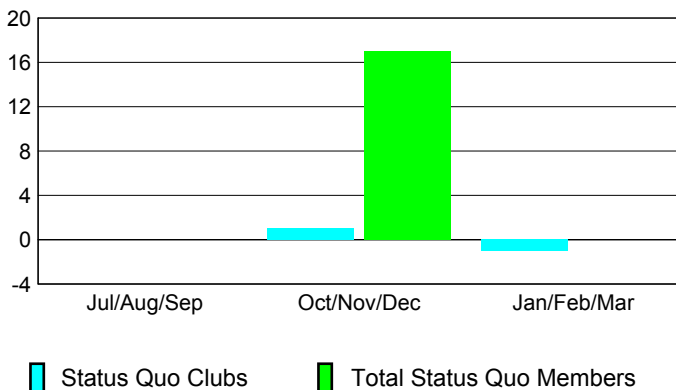

### YTD Status Quo Clubs 2008-2009

Status Quo Clubs Compared to Status Quo Members