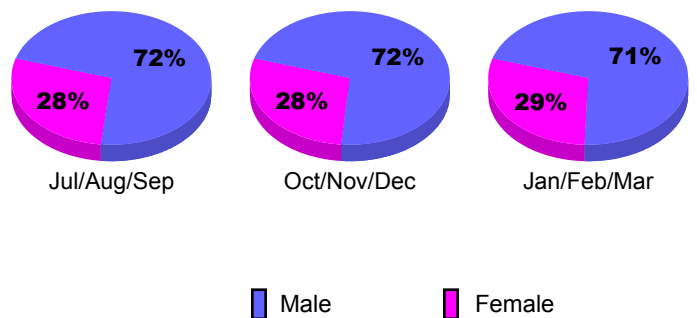

Gender Comparison 2008-2009