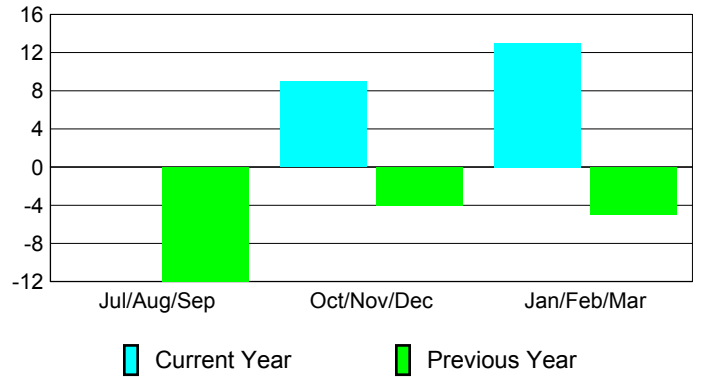

Comparison of Membership Gain/Loss

Current Year Compared to the Previous Year