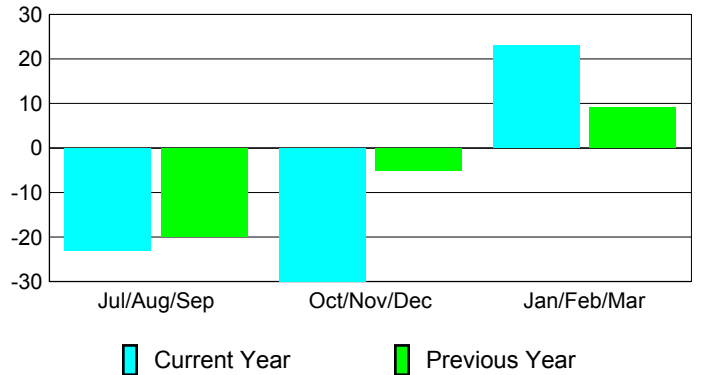

Comparison of Membership Gain/Loss

Current Year Compared to the Previous Year