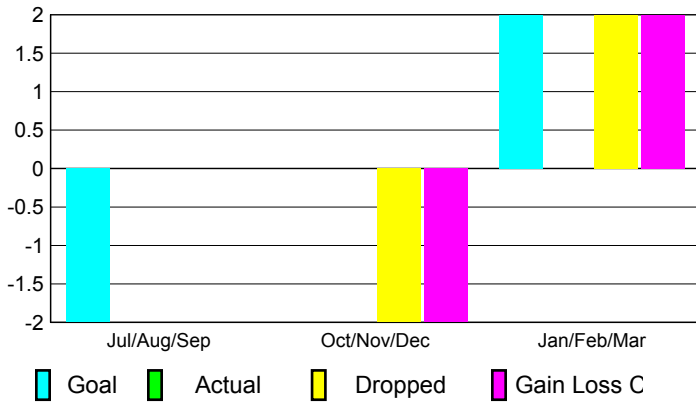

2008-2009 GMT Quarterly Report for District (or Undistricted) **District 101 A**

GMT: **JON BJARNI THORSTEINSSO**

Location: **SWEDEN**

GMT CA: **4**

CLUBS

Club Results 2008-2009

Clubs 2007-2008

Month	New Club Goal	Actual New Clubs	Actual Dropped Clubs	Gain/Loss of Clubs	Gain/Loss of Clubs
Jul/Aug/Sep	-2	0	0	0	0
Oct/Nov/Dec	0	0	-2	-2	0
Jan/Feb/Mar	2	0	2	2	0
Totals	0	0	0	0	0

Club Results 2008-2009

Goal, New, Dropped, Gain/Loss