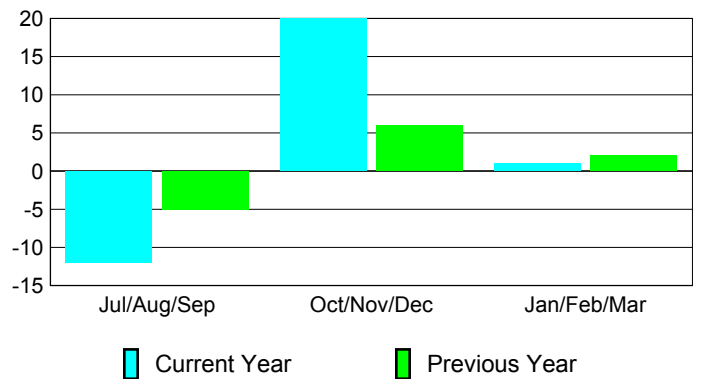

Comparison of Membership Gain/Loss

Current Year Compared to the Previous Year