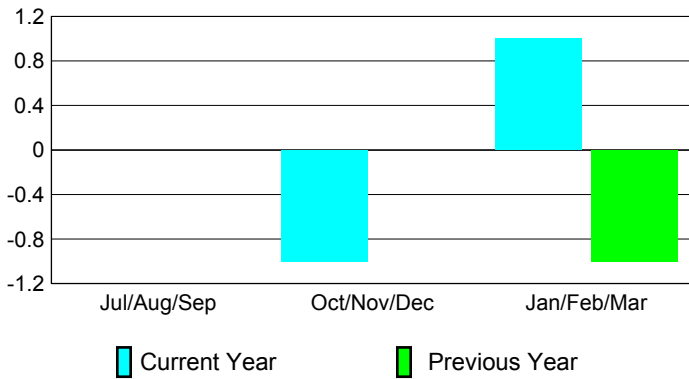

Comparison of Club Gain/Loss

Current Year Compared to the Previous Year