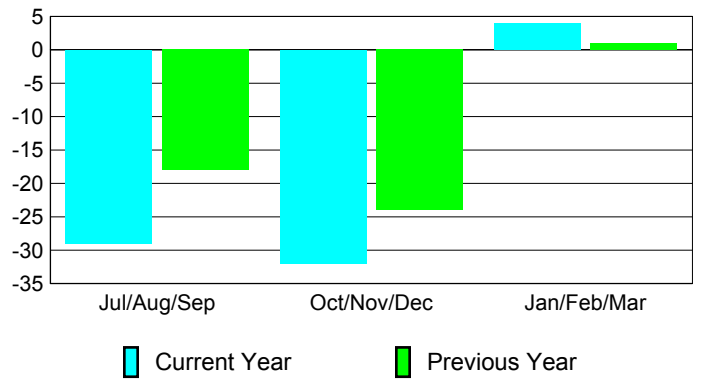

Comparison of Membership Gain/Loss

Current Year Compared to the Previous Year