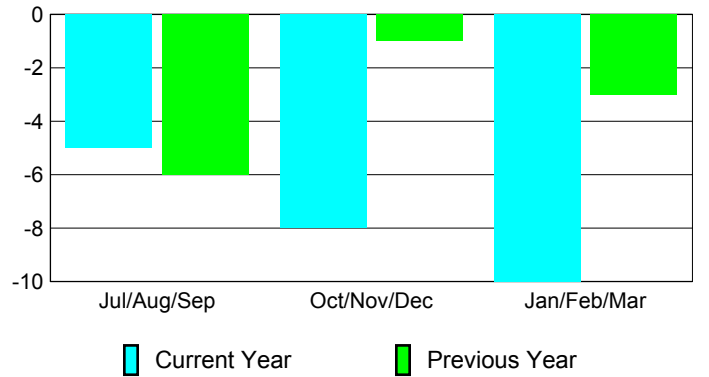

Comparison of Membership Gain/Loss

Current Year Compared to the Previous Year