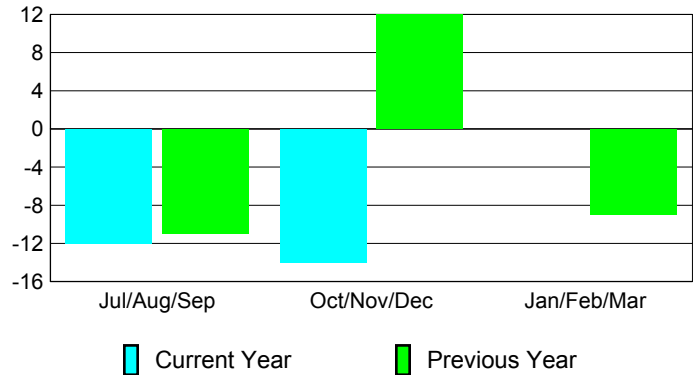

Comparison of Membership Gain/Loss

Current Year Compared to the Previous Year