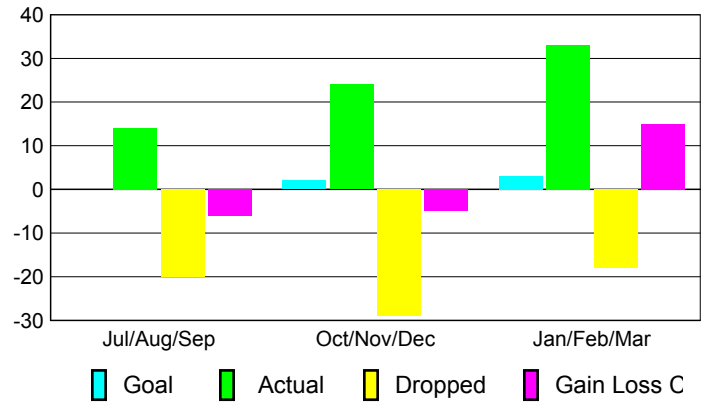

Membership Results 2008-2009

Goal, New, Dropped, Gain/Loss