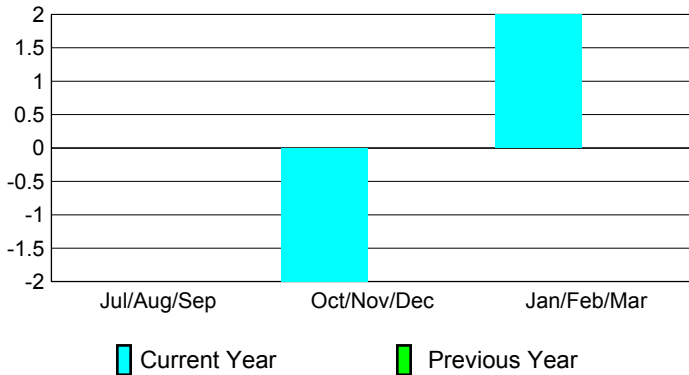

Comparison of Club Gain/Loss

Current Year Compared to the Previous Year