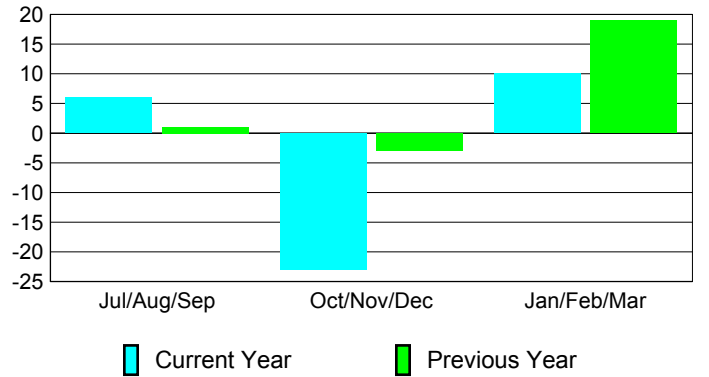

Comparison of Membership Gain/Loss

Current Year Compared to the Previous Year