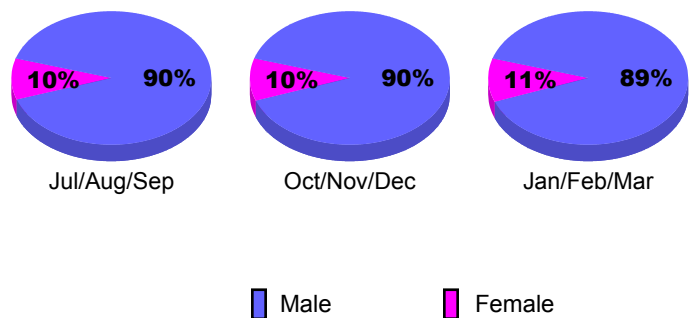

Gender Comparison 2008-2009