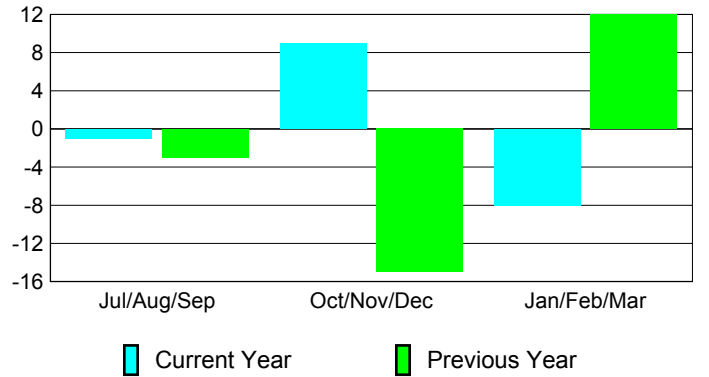

Comparison of Membership Gain/Loss

Current Year Compared to the Previous Year