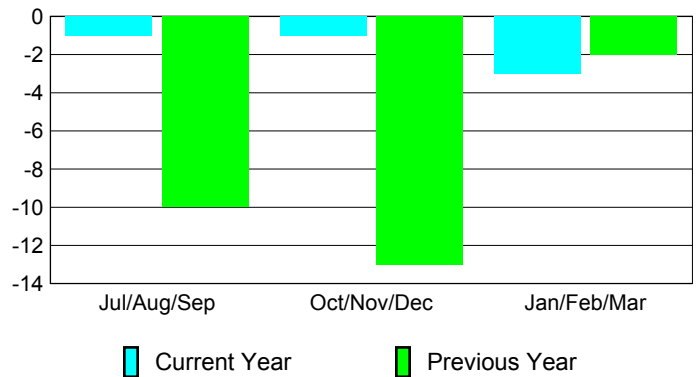

Comparison of Membership Gain/Loss

Current Year Compared to the Previous Year