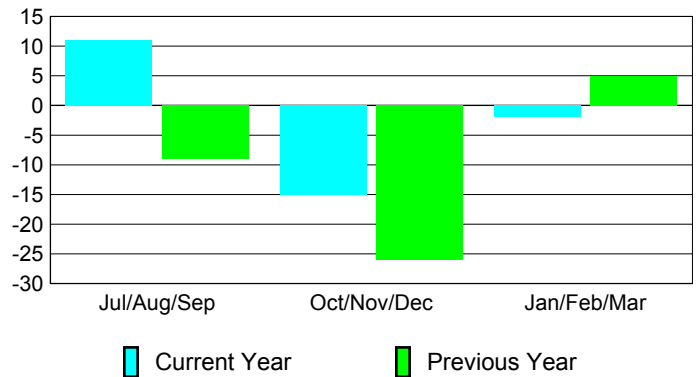

Comparison of Membership Gain/Loss

Current Year Compared to the Previous Year