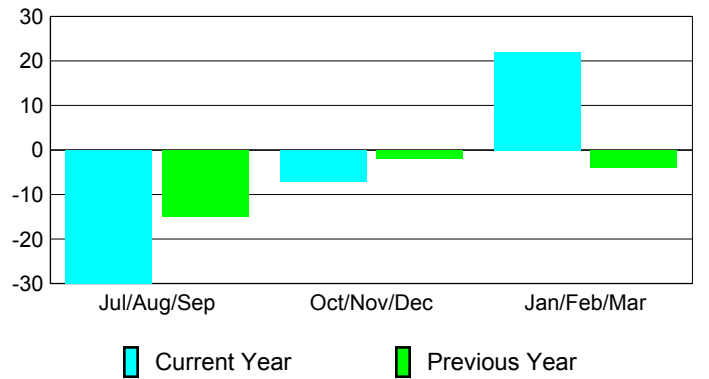

Comparison of Membership Gain/Loss

Current Year Compared to the Previous Year