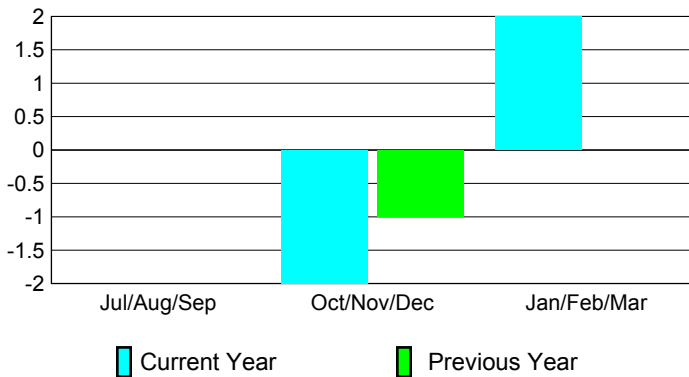

Comparison of Club Gain/Loss

Current Year Compared to the Previous Year