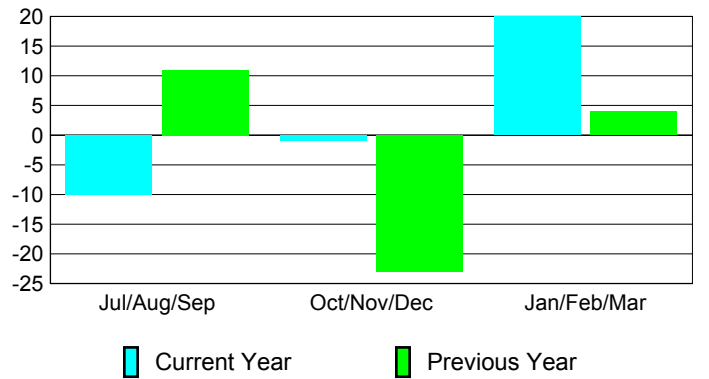

Comparison of Membership Gain/Loss

Current Year Compared to the Previous Year