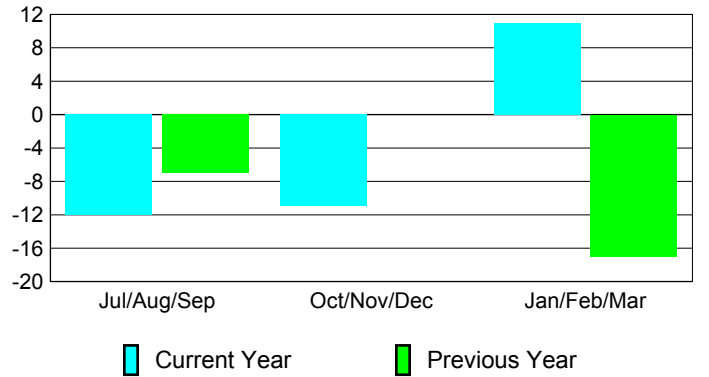

Comparison of Membership Gain/Loss

Current Year Compared to the Previous Year