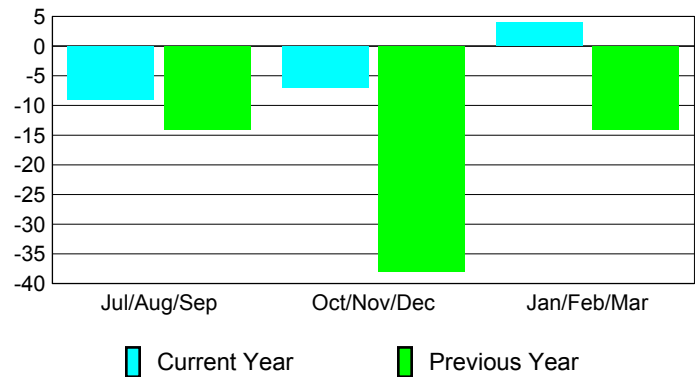

Comparison of Membership Gain/Loss

Current Year Compared to the Previous Year